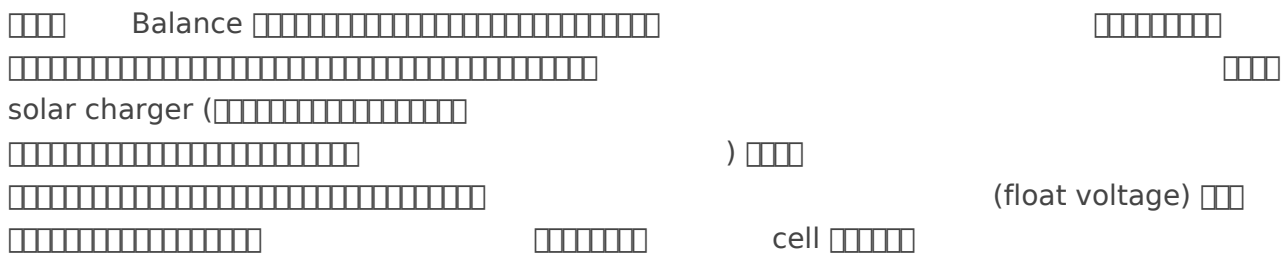

image-1657177822488.png

[??? BMS + Active Balancer]