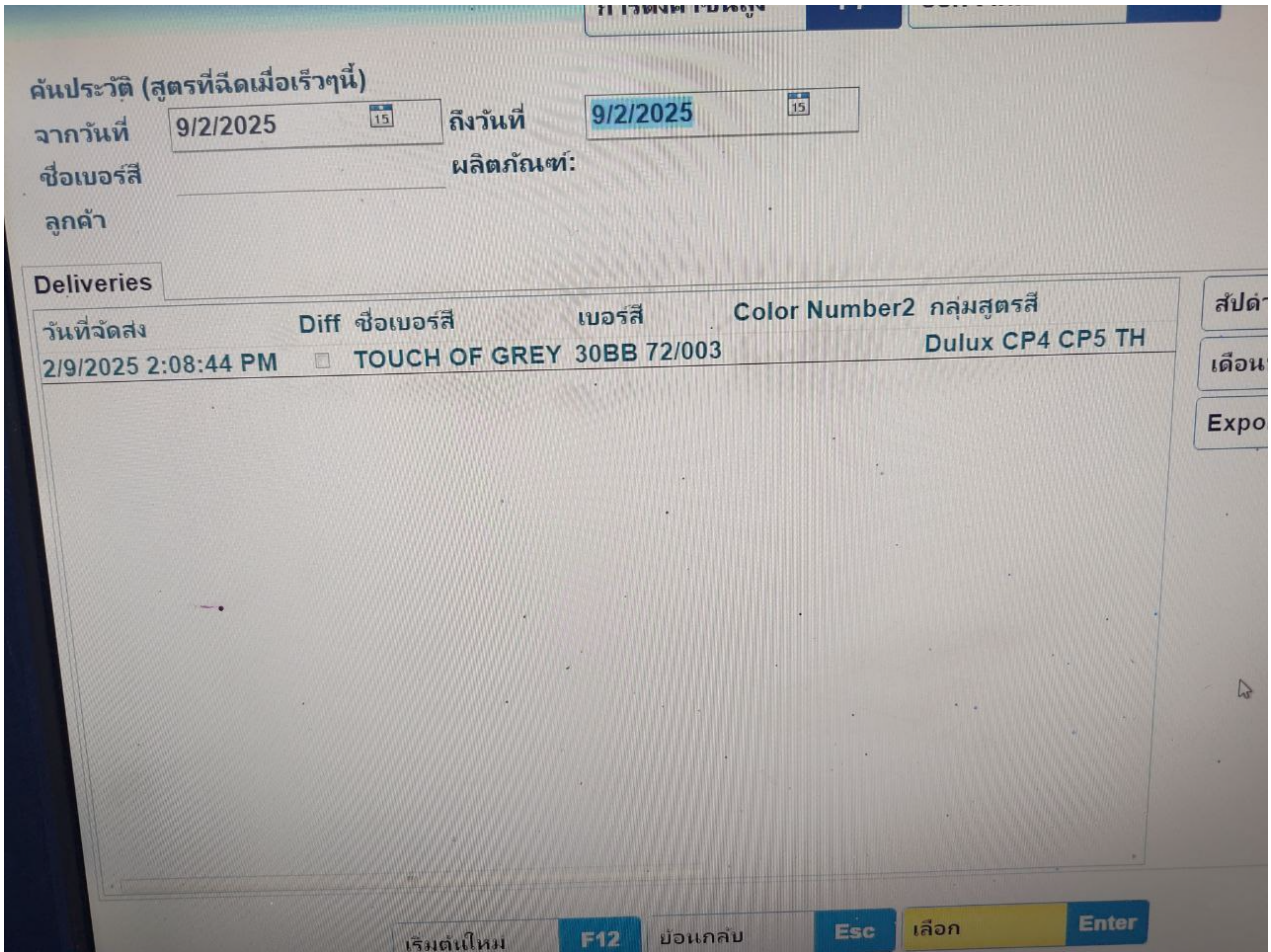

[REDACTED]  
 [REDACTED]  
 [REDACTED]

<https://tube.sys9.co/videos/embed/b0555fb7-9746-4925-ac5c-7536e967620c>

TOA

Captain

Jotun

1. [ ] (

2. [ ]

[ ]